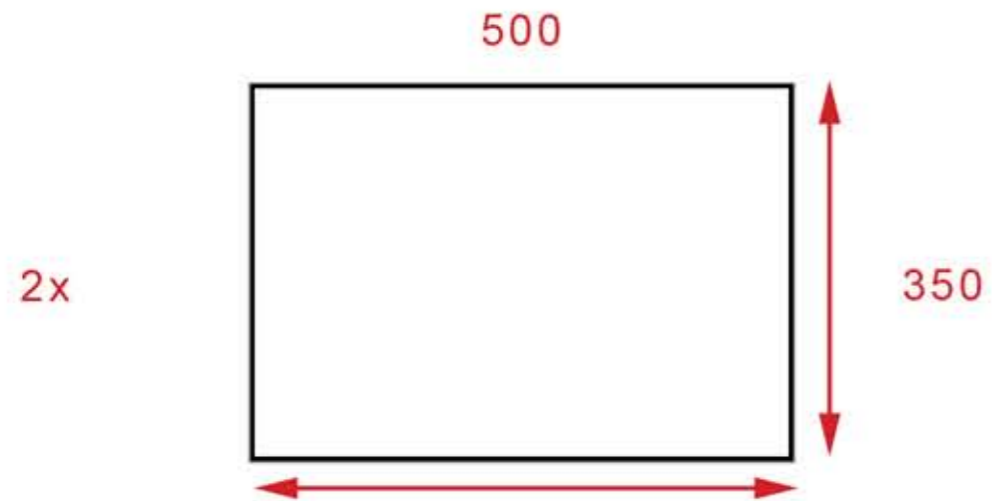

Island lounge - includes sunbrella seat and back cushions

Dimensions (cm)	250 cm diameter, 32cm seat height, 7 cm overall height
Item No.	WHO ISS 06
Materials	Aluminium frame, viro weave, sunbrella cushions
Information	Choice of viro weave and sunbrella fabrics available

Project : Islands
Version : Lounge bed
Drawing : Cushions

Dimensions in mm

Project : Islands
Version : Lounge bed
Drawing : 1 / 1

Dimensions in mm

Perspective view

Front view

Right view

Project : Islands
Version : Lounge bed
Drawing : Material specs

Dimensions in mm

5436-0000 Canvas Burgundy.tif

Dark grey 10mm

standard light colour
used for freeline
(ecru)

Front view