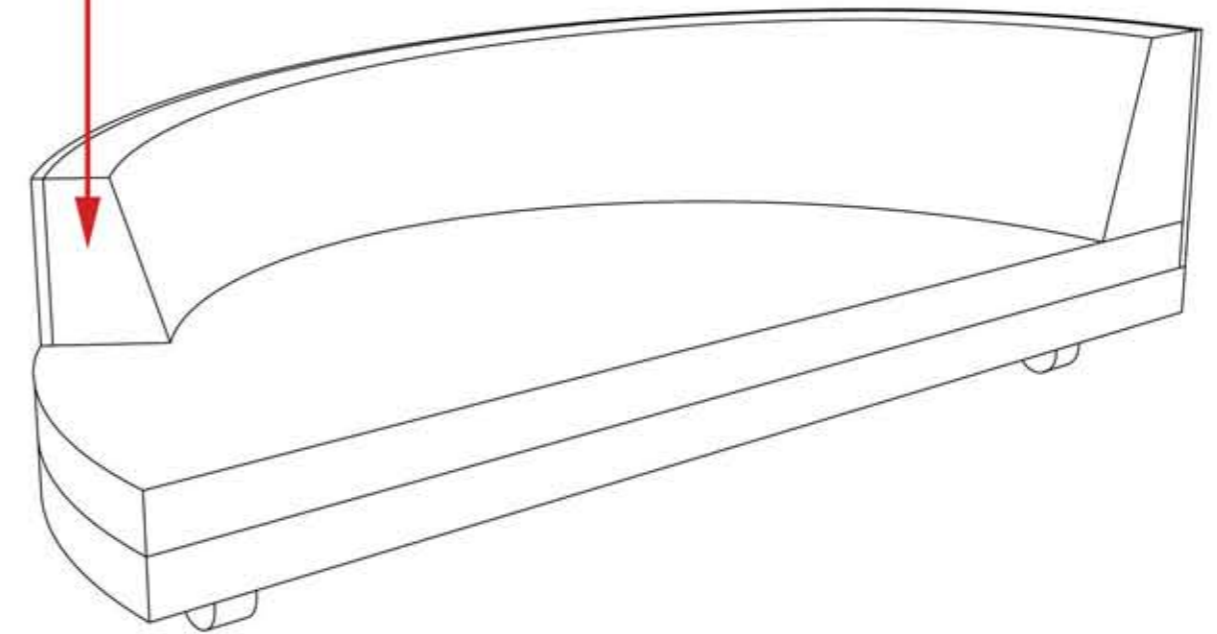

Island lounge - includes sunbrella seat and back cushions

Dimensions (cm)	250 cm diameter, 32cm seat height, 7 cm overall height
Item No.	WHO ISS 06
Materials	Aluminium frame, viro weave, sunbrella cushions
Information	Choice of viro weave and sunbrella fabrics available

Project : Islands
Version : Lounge bed
Drawing : Cushions

Dimensions in mm

Project : Islands
Version : Lounge bed
Drawing : 1 / 1

Dimensions in mm

Perspective view

Front view

Right view

Project : Islands
Version : Lounge bed
Drawing : Material specs

Dimensions in mm

5436-0000 Canvas Burgundy.tif

Dark grey 10mm

standard light colour
used for freeline
(ecru)

Front view