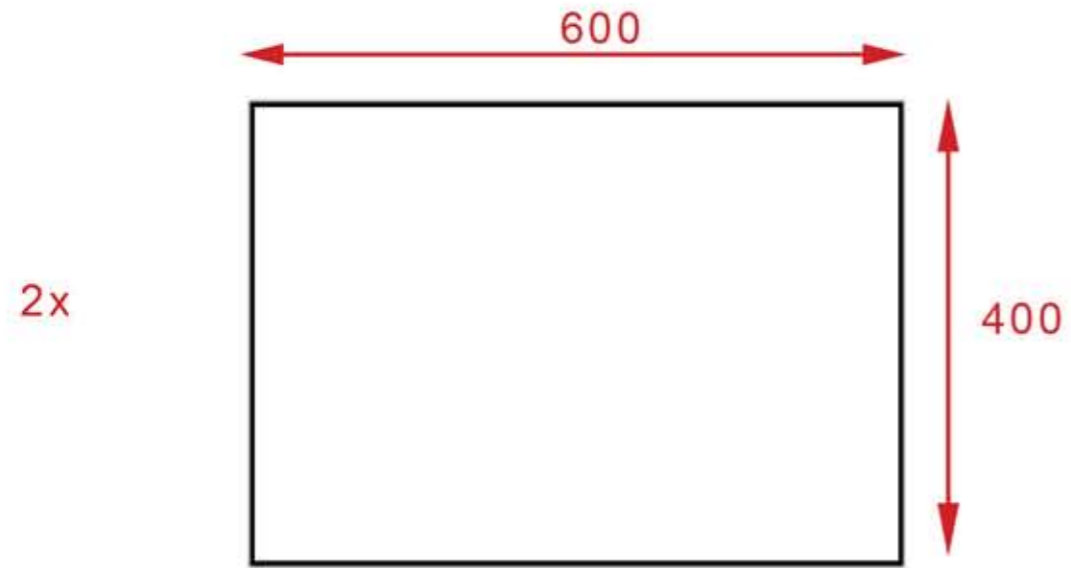

Island lounge - includes sunbrella seat and back cushions

Dimensions (cm)	250 cm diameter, 32cm seat height, 7 cm overall height
Item No.	WHO ISS 06
Materials	Aluminium frame, viro weave, sunbrella cushions
Information	Choice of viro weave and sunbrella fabrics available

Project : Islands
Version : Lounge bed
Drawing : Cushions

Dimensions in mm

Project : Islands
Version : Lounge bed
Drawing : 1 / 1

Dimensions in mm

Perspective view

Front view

Right view

Project : Islands
Version : Lounge bed
Drawing : Material specs

Dimensions in mm

5436-0000 Canvas Burgundy.tif

Dark grey 10mm

standard light colour
used for freeline
(ecru)

Front view