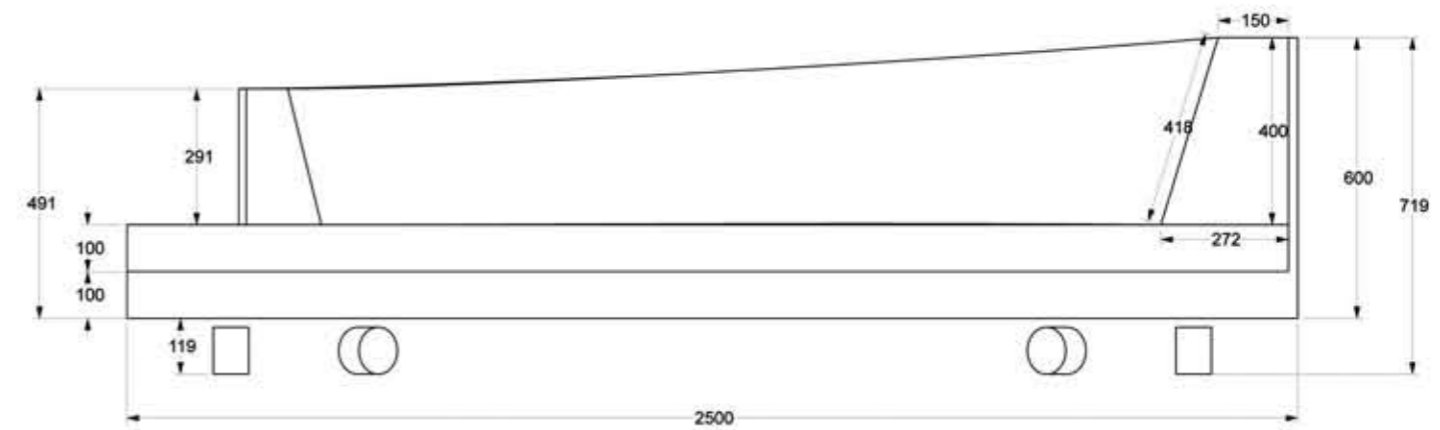

Island lounge - includes sunbrella seat and back cushions

Dimensions (cm)	250 cm diameter, 32cm seat height, 7 cm overall height
Item No.	WHO ISS 06
Materials	Aluminium frame, viro weave, sunbrella cushions
Information	Choice of viro weave and sunbrella fabrics available

Project : Islands
Version : Lounge bed
Drawing : Cushions

Dimensions in mm

Project : Islands
Version : Lounge bed
Drawing : 1 / 1

Dimensions in mm

Perspective view

Front view

Right view

Project : Islands
Version : Lounge bed
Drawing : Material specs

Dimensions in mm

5436-0000 Canvas Burgundy.tif

Dark grey 10mm

standard light colour
used for freeline
(ecru)

Front view