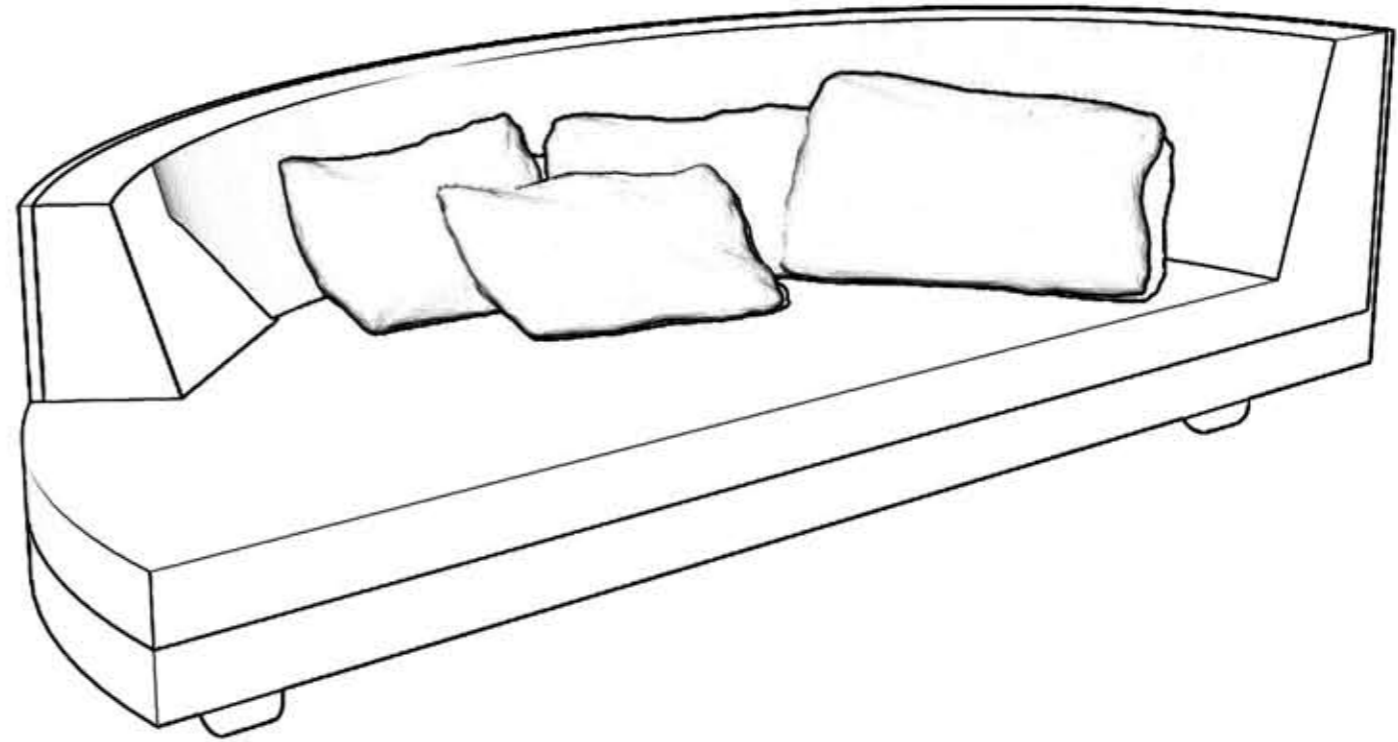

Island lounge - includes sunbrella seat and back cushions

Dimensions (cm)	250 cm diameter, 32cm seat height, 7 cm overall height
Item No.	WHO ISS 06
Materials	Aluminium frame, viro weave, sunbrella cushions
Information	Choice of viro weave and sunbrella fabrics available

Project : Islands
Version : Lounge bed
Drawing : Cushions

Dimensions in mm

Project : Islands
Version : Lounge bed
Drawing : 1 / 1

Dimensions in mm

Perspective view

Front view

Right view

Project : Islands
Version : Lounge bed
Drawing : Material specs

Dimensions in mm

5436-0000 Canvas Burgundy.tif

Dark grey 10mm

standard light colour
used for freeline
(ecru)

Front view