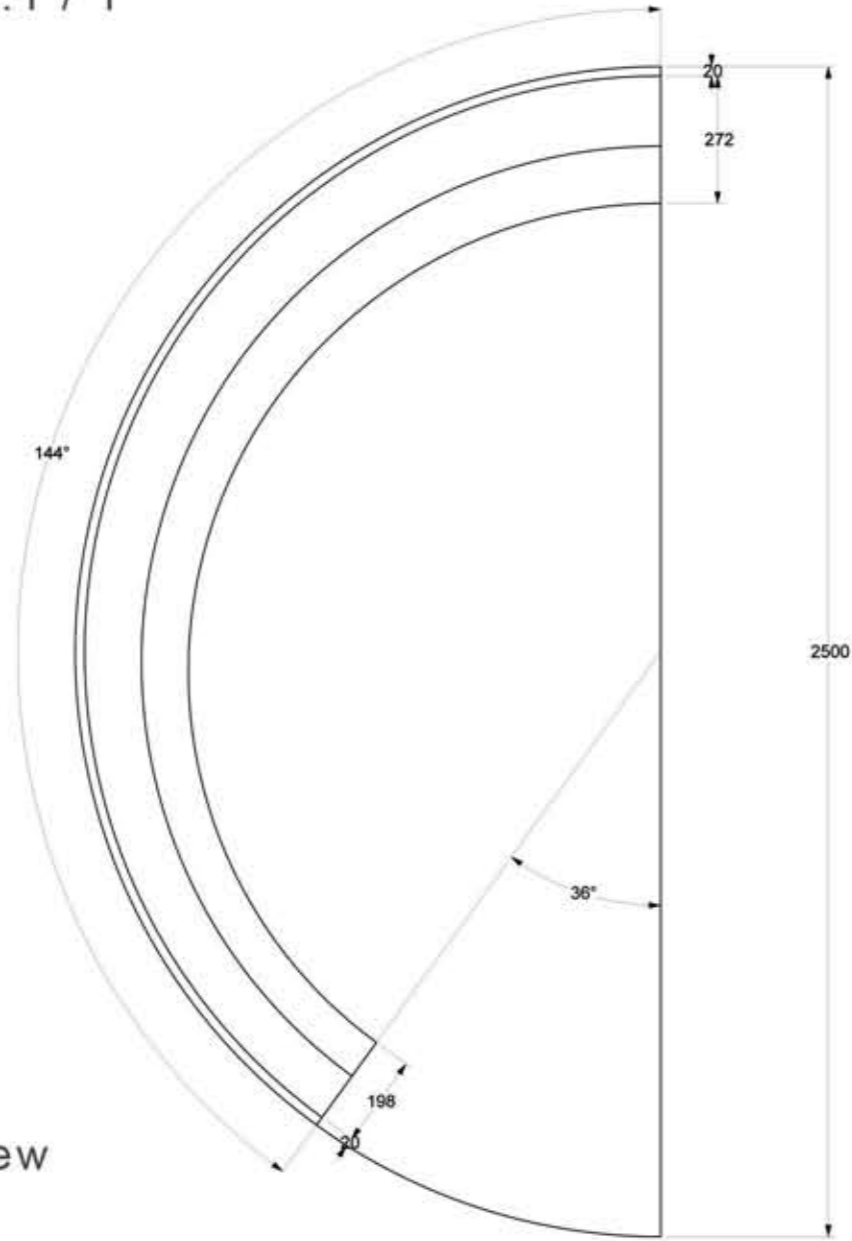

Island lounge - includes sunbrella seat and back cushions

Dimensions (cm)	250 cm diameter, 32cm seat height, 7 cm overall height
Item No.	WHO ISS 06
Materials	Aluminium frame, viro weave, sunbrella cushions
Information	Choice of viro weave and sunbrella fabrics available

Project : Islands
Version : Lounge bed
Drawing : Cushions

Dimensions in mm

Project : Islands
Version : Lounge bed
Drawing : 1 / 1

Dimensions in mm

Perspective view

Front view

Right view

Project : Islands
Version : Lounge bed
Drawing : Material specs

Dimensions in mm

5436-0000 Canvas Burgundy.tif

Dark grey 10mm

standard light colour
used for freeline
(ecru)

Front view