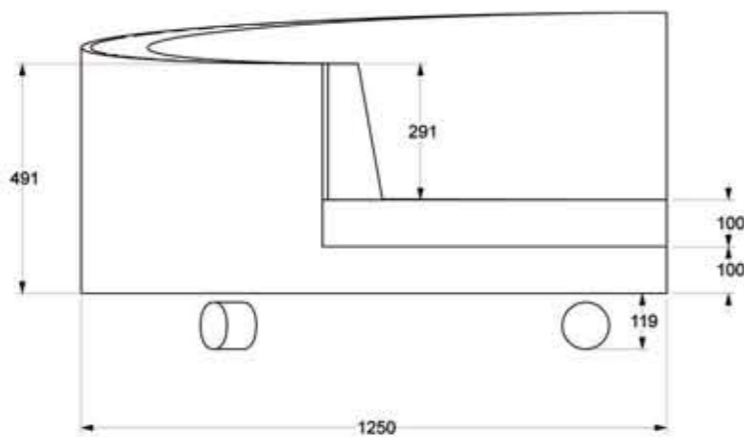

Island lounge - includes sunbrella seat and back cushions

Dimensions (cm)	250 cm diameter, 32cm seat height, 7 cm overall height
Item No.	WHO ISS 06
Materials	Aluminium frame, viro weave, sunbrella cushions
Information	Choice of viro weave and sunbrella fabrics available

Project : Islands
Version : Lounge bed
Drawing : Cushions

Dimensions in mm

Project : Islands
Version : Lounge bed
Drawing : 1 / 1

Dimensions in mm

Perspective view

Front view

Right view

Project : Islands
Version : Lounge bed
Drawing : Material specs

Dimensions in mm

5436-0000 Canvas Burgundy.tif

Dark grey 10mm

standard light colour
used for freeline
(ecru)

Front view