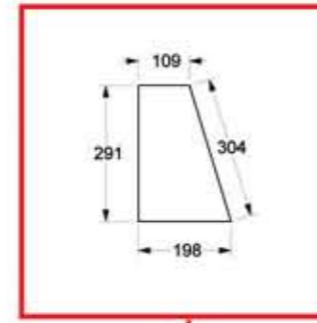

Island lounge - includes sunbrella seat and back cushions

Dimensions (cm)	250 cm diameter, 32cm seat height, 7 cm overall height
Item No.	WHO ISS 06
Materials	Aluminium frame, viro weave, sunbrella cushions
Information	Choice of viro weave and sunbrella fabrics available

Project : Islands
Version : Lounge bed
Drawing : Cushions

Dimensions in mm

Project : Islands
Version : Lounge bed
Drawing : 1 / 1

Dimensions in mm

Perspective view

Front view

Right view

Project : Islands
Version : Lounge bed
Drawing : Material specs

Dimensions in mm

5436-0000 Canvas Burgundy.tif

Dark grey 10mm

standard light colour
used for freeline
(ecru)

Front view