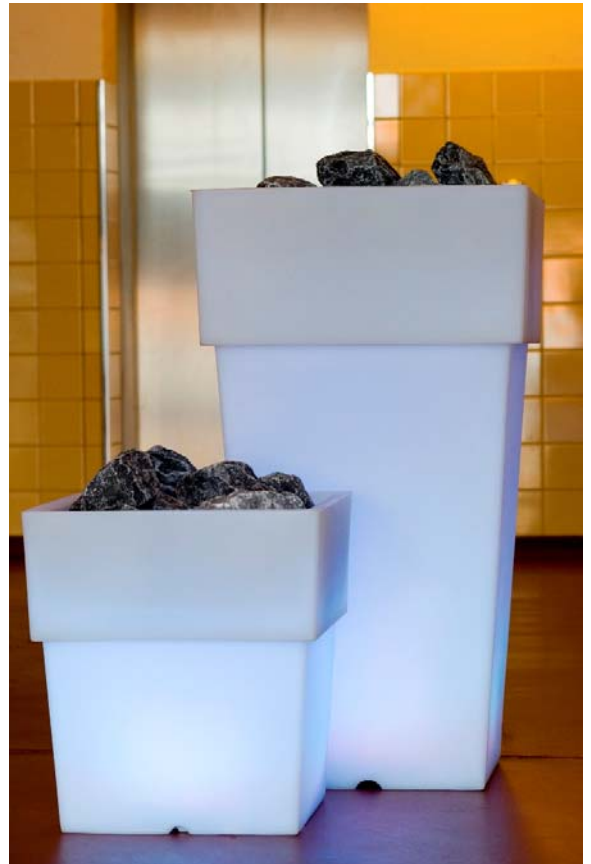

Marenello

Polyethylene

Illuminated Planter

Marenello White Light illuminated

Small	External	70 x 38 x 38 cm	16 litres
	Internal	18 x 32 x 32 cm	
Large	External	100 x 55 x 55 cm	67 litres
	Internal	40 x 46 x 46 cm	

Weather resistant polyethylene
18 watt energy saving lamp (supplied)
IP67, Indoor or outdoor use
Integrated drainage system
3 meters of cable

LED illuminated

External	70 x 38 x 38 cm	16 litres
	Internal	
External	100 x 55 x 55 cm	67 litres
	Internal	

Weather resistant polyethylene
Integrated LED module
Standard 7 colours with programmes
RF Remote control, indoor/outdoor use
IP67, Integrated drainage system
5 meters of cable