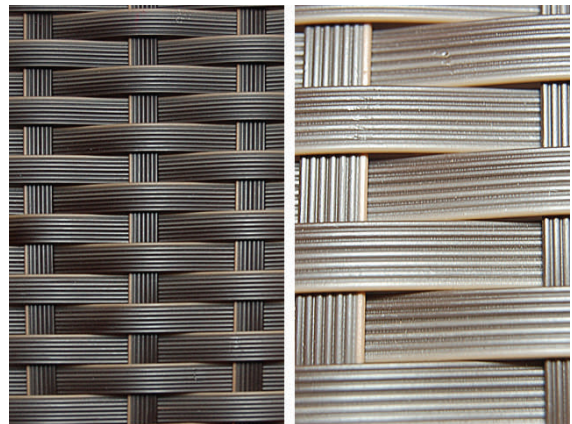

Viro Weave Colour Samples

Azur Blue

Chocolate

Stone

Honey Streak

Red

Stone Flat