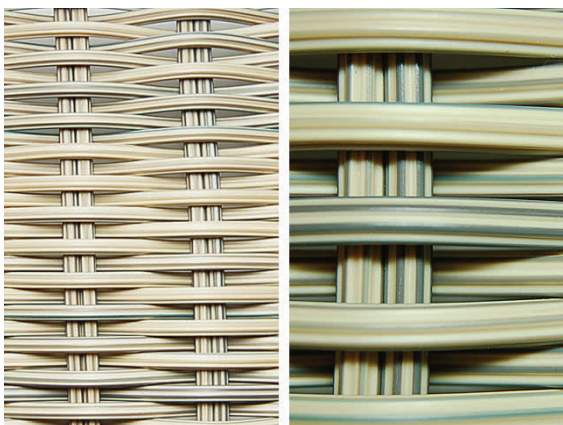

Viro Weave Colour Samples

Azur Blue

Chocolate

Stone

Honey Streak

Red

Stone Flat